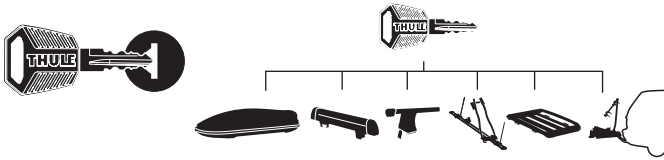

EN Accessories
FR Accessoires
ES Accesorios
DE Zubehör
NL Accessoires
PT Acessórios
IT Accessori
SV Tillbehör
DK Tilbehør

NO Tilbehør
FI Lisävarusteet
IS Aukabúnaður
ET Lisavarustus
LV Piederumi
LT Priedai
RU Аксессуары
UK Аксесуари
PL Akcesoria

CS Doplnky
HU Tartozékok
RO Accesorii
SK Príslušenstvo
SL Dodatki
BG Принадлежности
HR Dodaci
EL Εξαρτήματα
TR Aksesuarlar

MT Accessorji
HE אביזרים
AR ملحقات
ZH (CN) 附件
ZH (TW) 配件
JA アクセサリー
KO 액세서리
TH อุปกรณ์เสริม
MS Aksesori

Thule One-Key System