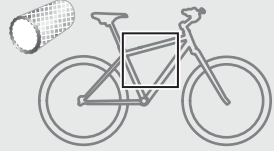

22-80 mm

Carbon Frame