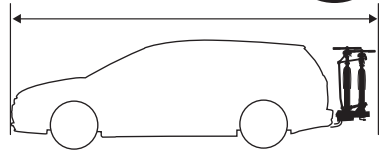

ok

min 25 mm

min 73 mm

Not ok

< 73 mm