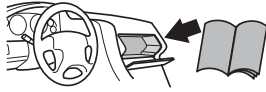

CITY CRASH

Complies with ISO norm

Thule EasyFold XT 3

934100 / 934300 Left-hand traffic /
 934101 Black

i

D.1

Aluminium
or GGG40

22-80 mm