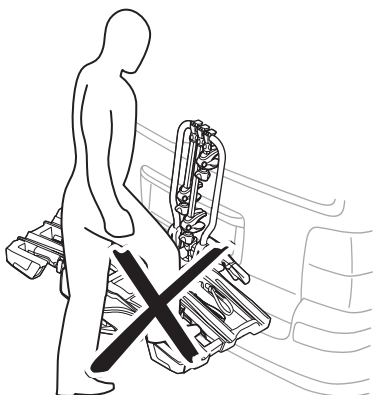

Carbon Frame

Thule Carbon Frame Protector
984

ok

min 25 mm

min 73 mm

Not ok

< 73 mm

i