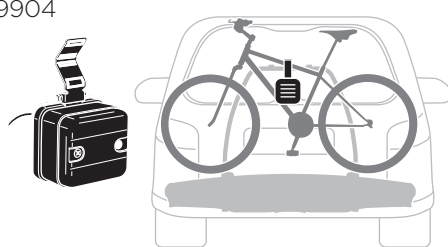

Thule 3rd Brake Light 13pin

9904