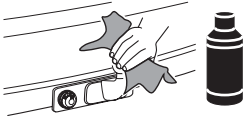

CITY CRASH

Complies with ISO norm

Thule EasyFold XT 3

934100 / 934300 Left-hand traffic /
 934101 Black

i

D.1

Aluminium
or GGG40

22-80 mm