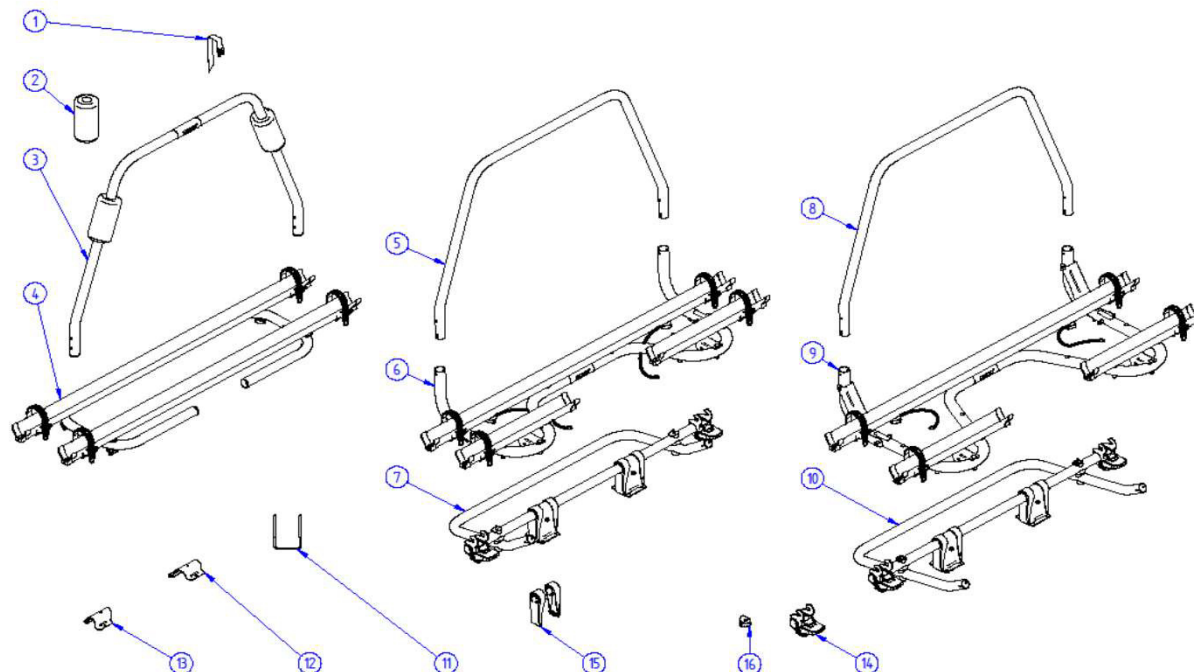

2015 SPARE PARTS LIST

Caravan Light - Caravan Smart - Caravan Superb

THULE
SWEDEN

SP612-03

THULE
SWEDEN

THULE Caravan Light - Smart - Superb

SP612-03

ART.NR.	DESCRIPTION	RVS Part No
Caravan Light		
1	306566 BRAKE STRAPS	RVZ 2320
2	1500602748 FOAM PADS 30x75x150mm (2 PCS)	
3	1500602766 CARAVAN LIGHT SUPPORT BAR	
4	1500602767 CARAVAN LIGHT PLATFORM COMPLETE	
Caravan Smart		
5	1500602768 CARAVAN SMART / SUPERB SUPPORT BAR	
6	1500602769 CARAVAN SMART PLATFORM COMPLETE	
7	1500602770 CARAVAN SMART BASE	
14	1500602864 CARAVAN SMART / SUPERB PLATFORM LOCK SET V2	RVP 5885
15	1500602899 CARAVAN SMART/ SUPERB FOOT COVER (2X)	
16	1500602960 C. SMART/SUPERB FIXATION TILT STOP (2x)	
Caravan Superb		
8	1500602768 CARAVAN SMART / SUPERB SUPPORT BAR	
9	1500602771 CARAVAN SUPERB PLATFORM COMPLETE	
6	1500602808 CARAVAN SUPERB SV PLATFORM COMPLETE	
6	1500602987 CARAVAN SUPERB SV 2016 PLATFORM COMPLETE	
10	1500602772 CARAVAN SUPERB BASE	
7	1500602770 CARAVAN SUPERB SV BASE	
7	1500602988 CARAVAN SUPERB SV 2016 BASE	
14	1500602864 CARAVAN SMART / SUPERB PLATFORM LOCK SET V2	RVP 5885
15	1500602899 CARAVAN SMART/ SUPERB FOOT COVER (2X)	
16	1500602960 C. SMART/SUPERB FIXATION TILT STOP (2x)	
Common parts for all A-frames		
11	1500601980 U-BOLT M6 x 135/78/135	RVZ 2322
12	1500602773 FIXATION PLATE D30 LH, Black	RVZ 2324
13	1500602774 FIXATION PLATE D30 RH, Black	RVZ 2326